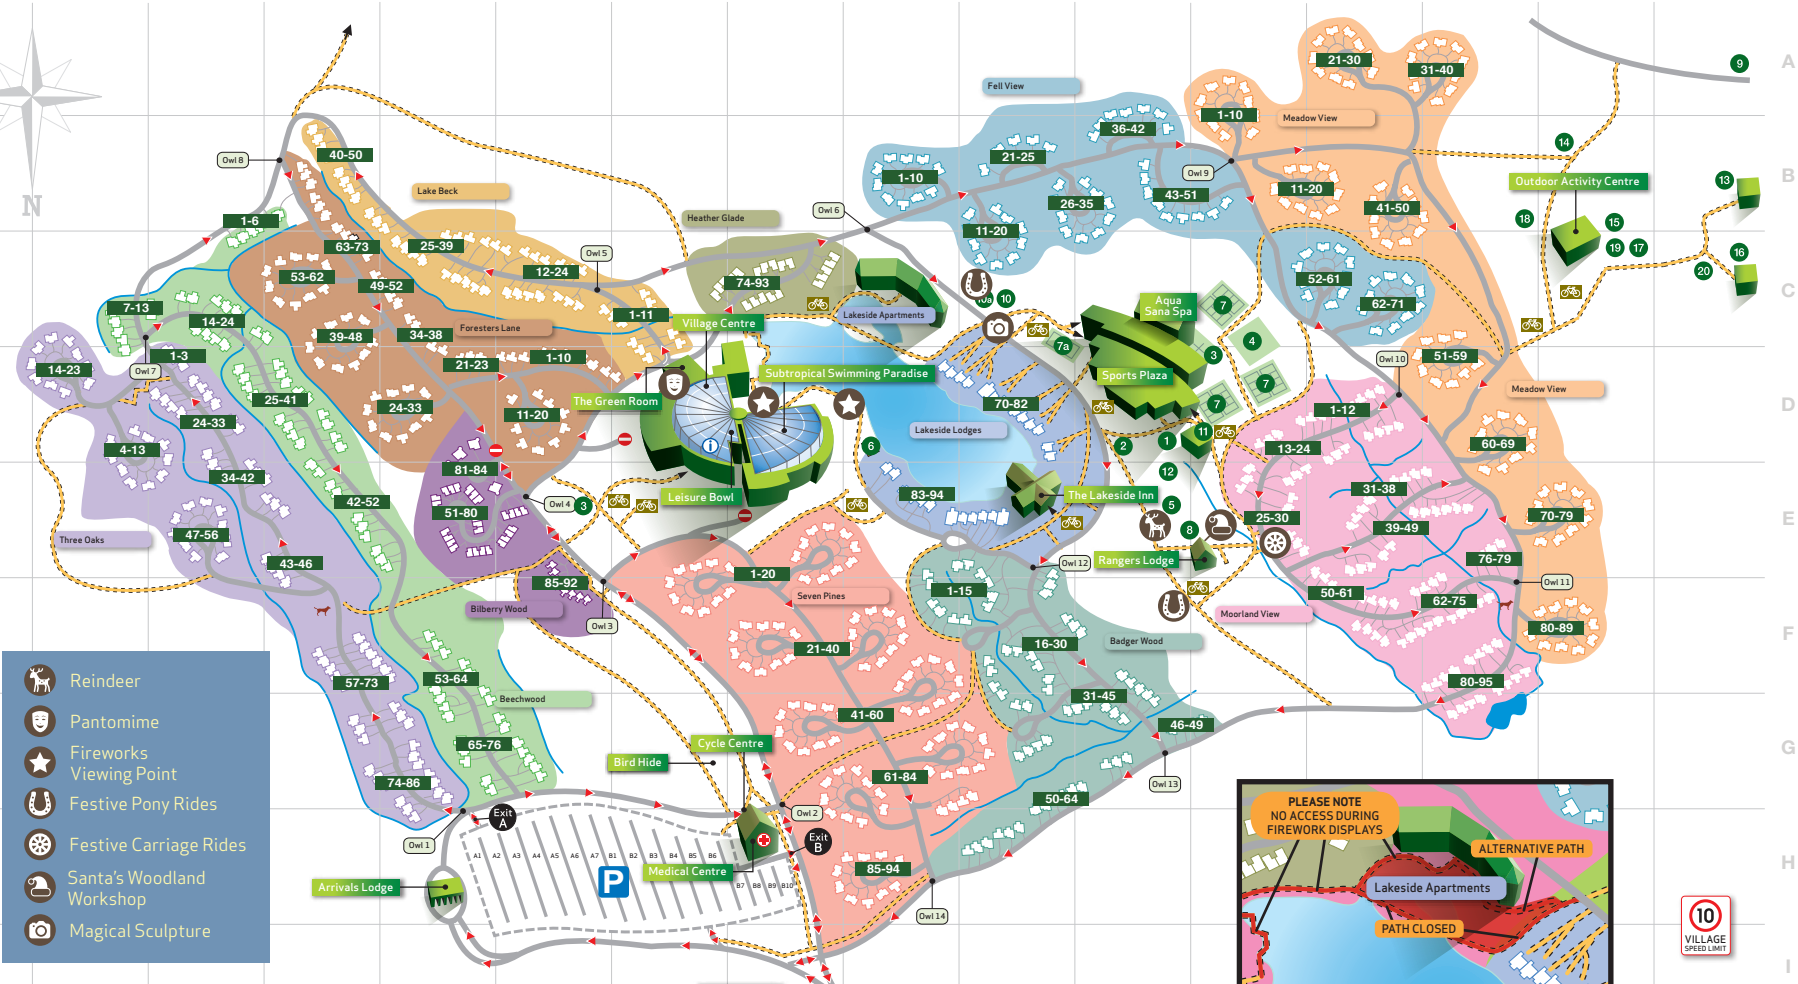

- Reindeer
- Pantomime
- Fireworks
- Viewing Point
- Festive Pony Rides
- Festive Carriage Rides
- Santa's Woodland Workshop
- Magical Sculpture

PLEASE NOTE
NO ACCESS DURING FIREWORK DISPLAYS

ALTERNATIVE PATH

PATH CLOSED

Lakeside Apartments

1 Square = 3minute walk* *Please Note: This is an approximate walking time. Please allow extra time for young children.

Key

- Booking Point
- Self Service Booking Point
- Baby Changing
- Cashless Top Up Point
- Cashpoint
- Children's Play Area
- Cycle Parking
- Dog Exercise Area
- Entrances
- Footpath
- Medical Centre
- No Entry: Service Access Only
- One Way System
- Post Box
- Restaurants
- Shops
- Telephone

- Foresters Lane
- Three Oaks
- Badger Wood
- Seven Pines
- Lakeside Apartments
- Heather Glade
- Meadow View
- Bilberry Wood
- Lakeside Lodges
- Moorland View
- Lake Beck
- Fall View
- Beechwood

General

- Arrivals Lodge H-5
- Security Lodge I-8
- Car Park H-7
- Cycle Centre H-8
- Medical Centre H-8
- Bird Hide G-7

The Lakeside Inn E-10

- Children's indoor play area

Village Centre D-7/8

- The Pancake House
- Café Rouge
- Huck's American Bar and Grill
- Dexters Kitchen
- Bella Italia
- Dining In
- ParcMarket
- The Store Room
- Just Kids
- Treats
- Aquatique
- Time for Shade
- Spirit
- Starbucks*
- Guest Services
- Activity Den

Subtropical Swimming Paradise D-8

- Canyon Ride, Outdoor Pool, Wave Pool, Children's Pool, Toddler Pool
- The Canopy Café and Bar

The Green Room D-7

- Family shows and pantomimes
- Lounge Bar

Leisure Bowl D-8

- Ten Pin Bowling
- House of Games
- Booking Point

Aqua Sana Spa C-11

- World of Spa, treatment rooms, Aqua Sana Boutique
- Vitalé Café Bar

Sports Plaza D-11

Outdoor Leisure

- Action Challenge D-11
- Adventure Golf D-11
- Adventure Play Area E-6
- Astro Turf Pitch C-12
- Beech House and Falconry E-11
- The Boathouse D-9
- Outdoor Tennis C-12/D-12
- Street Karts (Summer Only) C-10
- Rangers Lodge / Nature Discovery Area E-12
- Pony Trekking (Lakeside Cottage Stables) A-16
- Tree Trekking and Aerial Adventure C-10
- Mini Trek C-10
- Pottery Painting Studio/ Den Building D-12 E-11

Outdoor Activity Centre

- Archery B-16
- Field Archery B-15
- Paintball C-15
- Golf Driving Range C-16
- Quad Biking C-15
- Laser Combat B-14
- Segway Experience C-15
- Laser Clay Range C-16