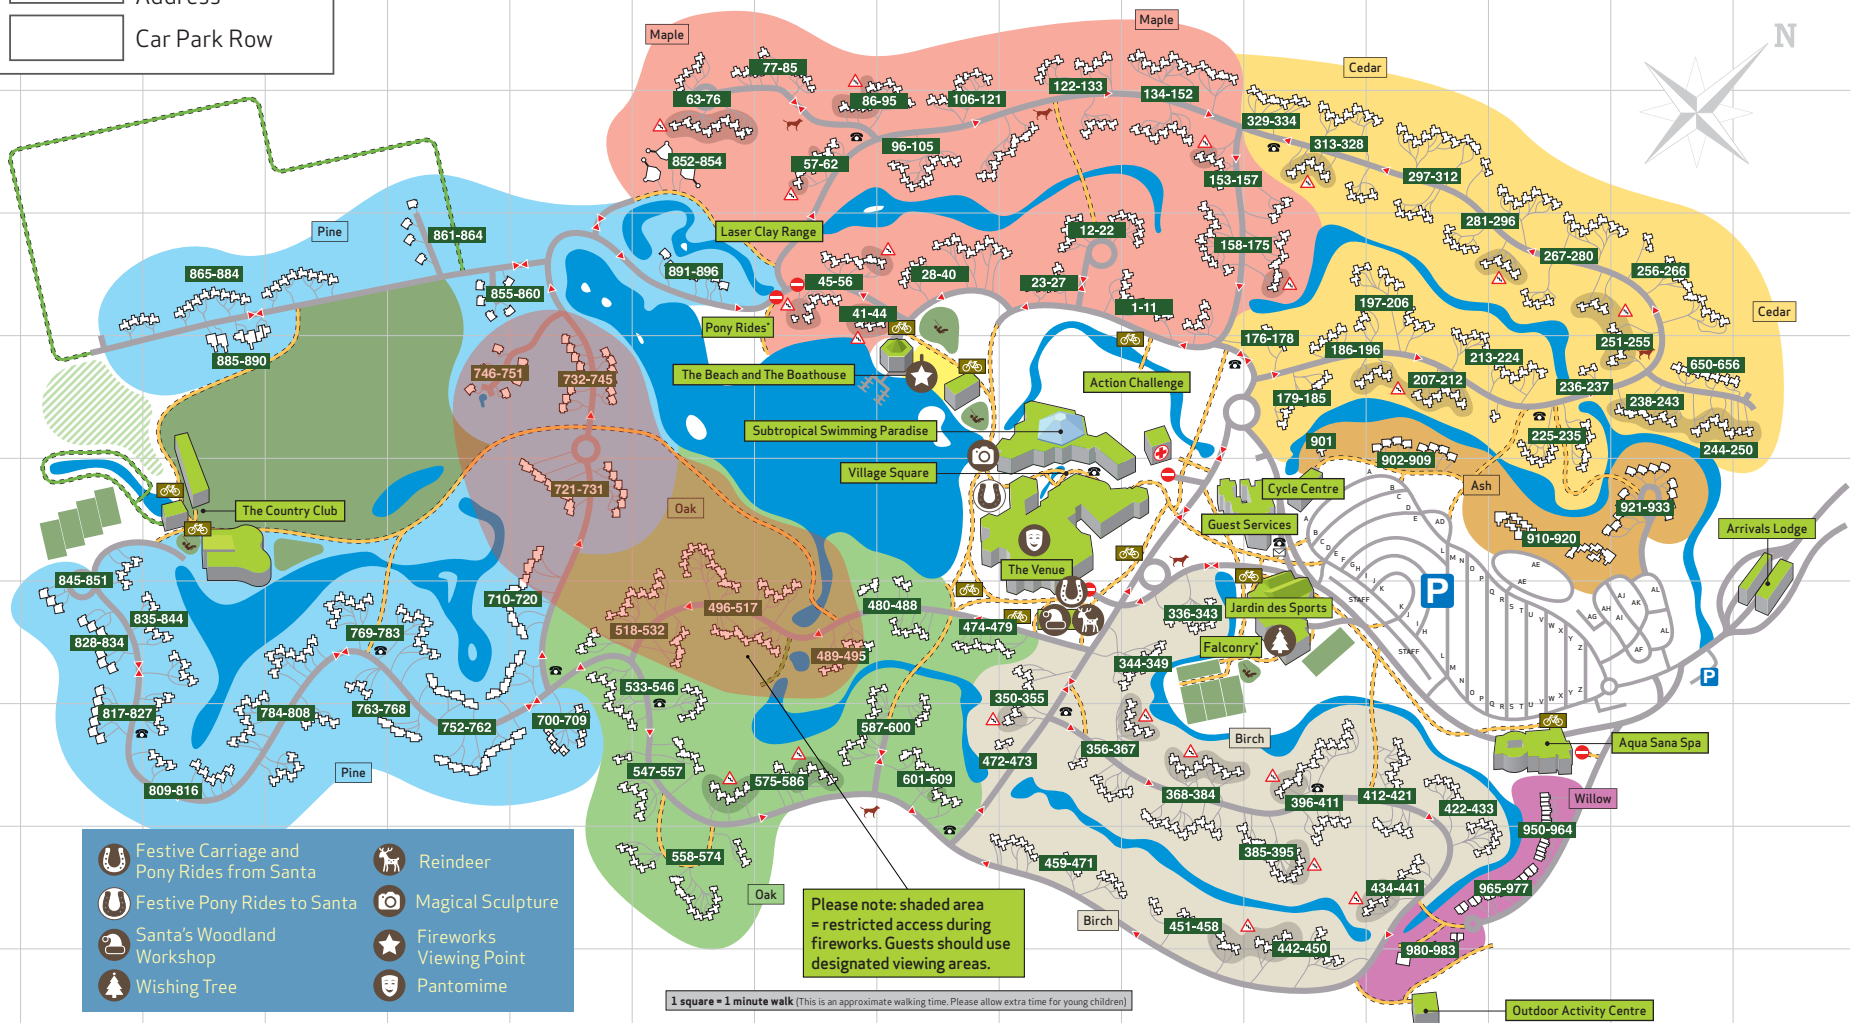

Accommodation Address
Car Park Row

- Festive Carriage and Pony Rides to Santa
- Reindeer
- Festive Pony Rides to Santa
- Magical Sculpture
- Santa's Woodland Workshop
- Fireworks Viewing Point
- Wishing Tree
- Pantomime

Please note: shaded area = restricted access during fireworks. Guests should use designated viewing areas.

Key	
	Car Park
	Children's Outdoor Play Area
	Cycle Park
	Dog Exercise Area
	Footpath
	Nature Trail
	Road
	Vehicle One Way System
	No Entry
	Restaurants
	Shops
	Post Box
	Emergency Telephone
	Step-Access Lodge
	Medical Centre
	* Activity location may change at seasonal times

Village Square	
	Aquatique
	Bella Italia
	Café Rouge
	Cash Point
	Canopy Café and Bar
	Dexters Kitchen
	Dining In
	Falconry*
	Huck's American Bar and Grill
	Just Kids
	Leisure Bowl
	Incorporating House of Games 1
	Medical Centre
	ParMarket
	Pottery Painting Studio
	Rajinda Pradesh

The Country Club	
	Foresters' Inn
	Outdoor Tennis Courts
	Squash Courts
	Target Golf
	The Nature Centre and Shop
	Wildlife Hide

Jardin des Sports	
	Aerobics Studio
	Activity Den
	Astro Turf/5-a-Side Court
	Booking Desk
	Bowling Green
	Cash Point
	Caving Adventure
	Fitness Studio
	House of Games 2
	Outdoor Tennis Courts
	Photography Studio
	Refresh
	Snooker and Pool Hall
	Sportique
	Sports Bowl
	Sports Café

All Other Destinations	
	Action Challenge
	Aqua Sana Spa
	Cycle Centre and Shop
	Guest Services
	Laser Clay Range
	Outdoor Activity Centre
	Pony Rides*
	Wildlife Hide

The Beach and The Boathouse	
	Adventure Golf
	The Pancake House

Accommodation Areas:	
	Ash
	Maple
	Willow
	Birch
	Oak
	Cedar
	Pine